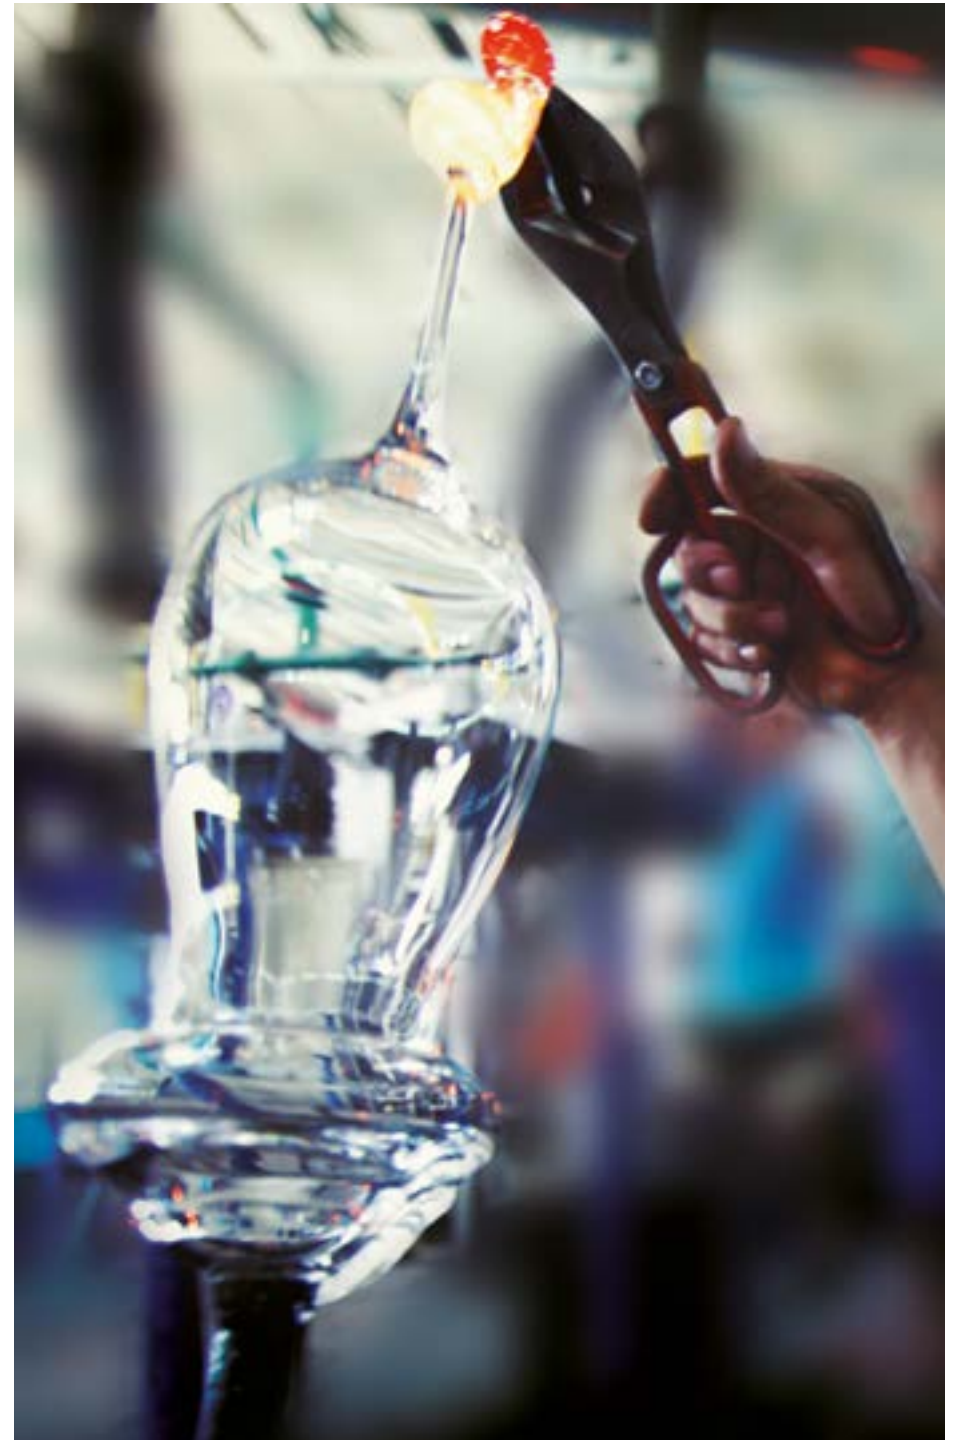

This idea of simplicity is the guiding principle behind Nude.

It is reflected in our design-aesthetic, our mind-set and culture.

The result is our promise reflected in glass.

Nude... simple is beautiful.